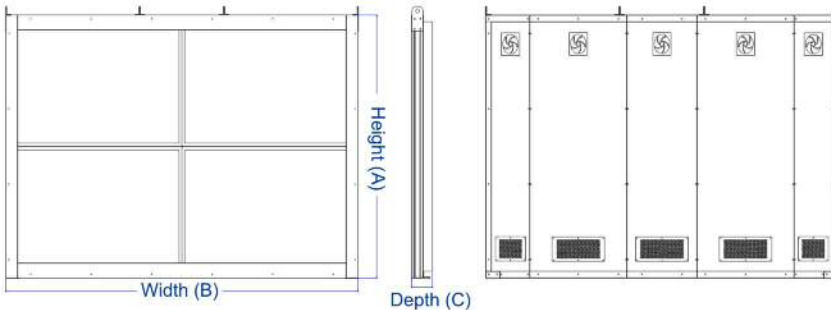

SPECIFICATIONS & MECHANICAL DRAWING

DISPLAY SPECIFICATIONS IN A 2X2 DISPLAY CONFIGURATION				
	VW42	VW46	VW46UT	VW55
Viewable Size per LCD	42"	46"	46" - UltraThin Bezel	55"
Contrast Ratio	3500:1	3500:1	3000:1	4000:1
Bezel Width	9.25 mm	11.50 mm	3.05 mm	12.80 mm
Native Resolution	1920 x 1080	1920 x 1080	1366 x 768	1920 x 1080
Brightness	700 cd/m²	700 cd/m²	600 cd/m²	600 cd/m²
Power Consumption	Approx. 1000W (4 Displays)	Approx. 1200W (4 Displays)	Approx. 1200W (4 Displays)	Approx. 1750W (4 Displays)
Viewing Angle	H: 178° / V: 178°	H: 178° / V: 178°	H: 178° / V: 178°	H: 178° / V: 178°
Ball Life	CCFL/LED Backlit approx. 50,000 hours			
Input Terminals	DVI-D and HDMI			
Interface Lens	OPTIONAL: Optical multi-touchscreen, <math>4.6\text{ mm}</math> glass. OR: Protective bezel lens			
Enclosure	Metal powder coated steel, black standard, custom color & finishes available.			
Mounting	Secure unistrut & heavy duty brackets included for wall or ceiling mounting			
Activation	Finger, gloved hand, or any non-sharp pointing device			
Accuracy	±2 mm, over 90% of the screen			
Runtime	24/7 Runtime			
Warranty	24 Month limited warranty. Extended warranty available. Contact us for more details.			

MEDIA PLAYER SPECIFICATIONS

1080PC	
System	Mini-ITX ATI Radeon 2x Ethernet Realtek 10Gb, 4x USB 2.0, 2x RS232 Ports, Audio In/Out, DVI, PS/2
	Mini-ITX Intel CP100: up to 8GB DDR3, 4x USB, 2x Ethernet, 2x COM, DVI, VGA, 1x 3.5" Audio I/O, PS/2
CPU	AMD Mobile Fusion, Core i3, E, P
Operating System	Windows XP Pro, Windows XP Embedded, Windows 7, Windows 7 Embedded, ROM/OS
Memory	2GB to 8GB DDR3 or DDR3
Storage Drive	3.5" SATA Hard Drive / 2.5" Solid State Drive
Power Supply	DC Jack 2.4V Input
Temperature	0°~50°C (32°~122°F) Operating / -25°~60°C (-13°~140°F) Non-Operating
Relative Humidity	20% ~ 80% Non-Condensing
Shock	10G Operating / 15G Non-Operating
Vibration	1.0G from 57-2000 Hz Operating / 2.5G from 57-2000 Hz Non-Operating
Dimensions	With Feet: 8.05"(W) x 8.13"(H) x 3.244"(D) / Without Feet: 7.825"(W) x 8.13"(H) x 2.997"(D)
Warranty	24 Month Limited Warranty. Extended Warranty Available. Contact Us for More Details.

	VW42	VW46	VW46UT	VW55
Height (A)	48.45"	52.45"	52.45"	59.33"
Width (B)	80.45"	87.58"	87.58"	98.55"
Depth (C)	5.87"	5.87"	5.87"	5.87"
Est. Weight	425 lbs	445 lbs	445 lbs	500 lbs

CUSTOMIZATION

The Video Wall enclosure is highly configurable and can be customized with card readers, cameras, keyboards, thermal printers, bio readers, WiFi network and more...

All of our Products can be tailored to your specific business, talk to one of our technicians to help you design the best interactive solution for you. Contact us today!

- Integrated PC Module
- Wireless Networking
- Front & Side Panels
- Portrait or Landscape Display
- Aluminum, Brushed Metal Finish
- Wood, Plastic, Laminate Accents
- Custom Colors and Logos