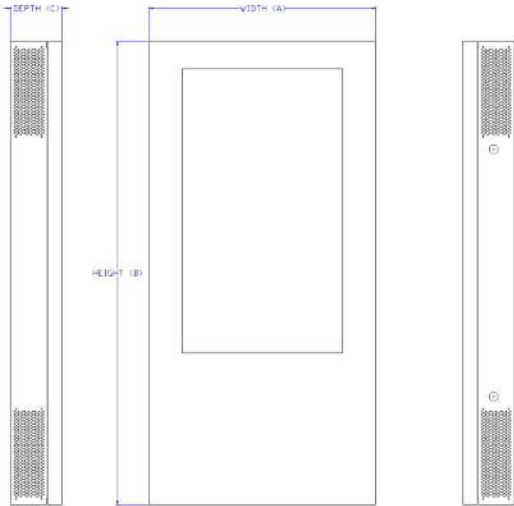

### SPECIFICATIONS & MECHANICAL DRAWING

SPECS	LCD PANEL			
	DB32	DB42	DB46	DB55
Display Size	32" LCD	42" LCD	46" LED	55" LED
Resolution	1366 x 768	1920 x 1080	1920 x 1080	1920 x 1080
Viewing Angle	H: 178°, V: 178°	H: 176°, V: 176°	H: 176°, V: 176°	H: 178°, V: 178°
Contrast Ratio	3500:1	3500:1	3000:1	4000:1
Brightness	500 cd/m2	500 cd/m2	600 cd/m2	600 cd/m2
Response Time	8 ms	8 ms	8 ms	9 ms
Aspect Ratio	16:9	16:9	16:9	16:9
Unit Dimensions	W:22" x H:45" x D:5"	W:28" x H:55" x D:5"	W:30" x H:58" x D:5"	W:36" x H:70" x D:5"
Touch Screen	Optical Touchscreen, 4-6 mm glass, USB Interface, fully HID compliant, Supports OS Windows, Unix, Mac			
Mounting Bezel	Standard black powder coat finish on rugged steel structure			
Warranty	24 Month Limited Warranty. Extended warranty available, contact us for more details			